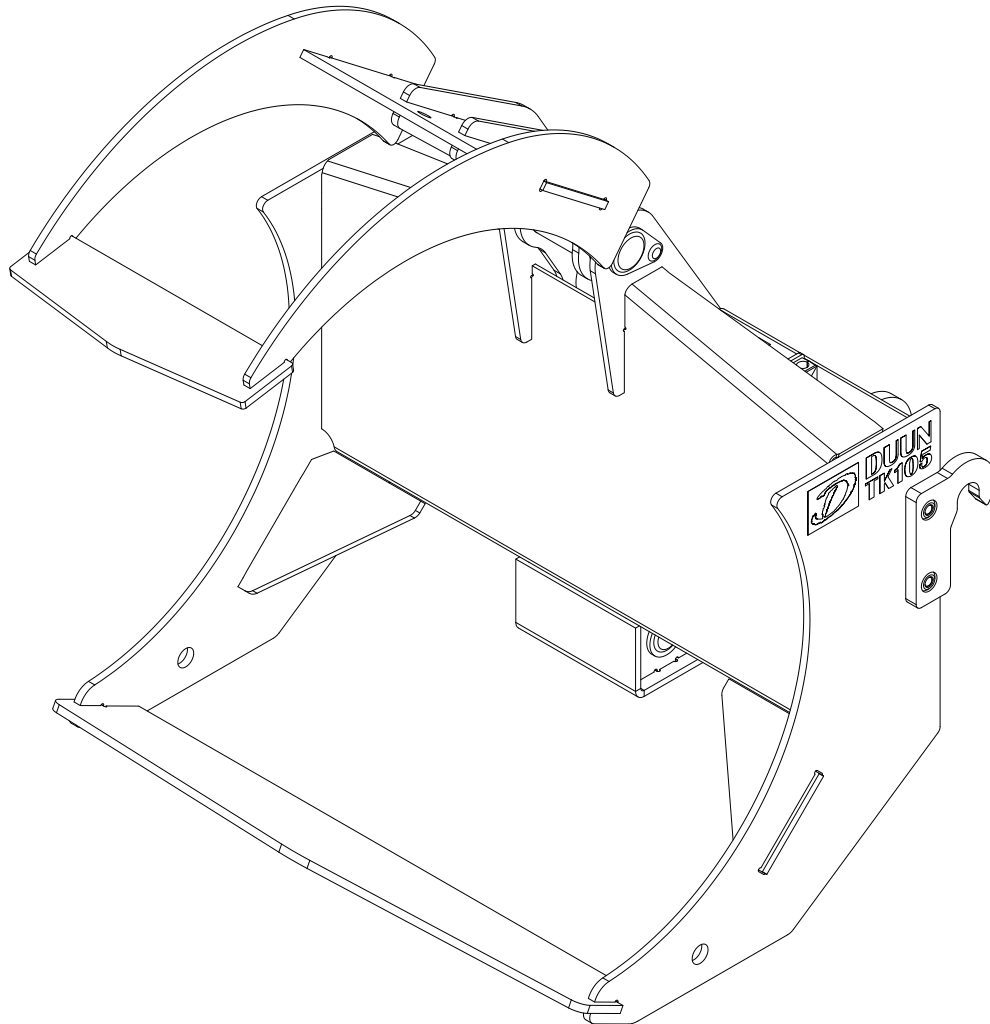

# TK105 Spare parts catalogue

Serial number: from 140001 | up to 140010

<b>CONTENT</b>	<b>1</b>
<b>33118001   LOWER PART</b>	<b>4</b>
<b>33118002   UPPER PART</b>	<b>6</b>
<b>33118003   CYLINDER</b>	<b>8</b>
<b>33118004   TRIMA/SMS ATTACHMENT BRACKETS</b>	<b>10</b>
<b>33118005   EURO ATTACHMENT BRACKETS</b>	<b>12</b>
<b>33118006   HYDRAULIC HOSES</b>	<b>14</b>

Pos	Qty	Article no	Designation
1	1	13311002	Upper part TK105
2	2	13310023	Sliding bearing Ø60/50x35
3	1	13311003	Bolt Ø50
4	1	13310035	Washer Ø70/17x6
5	1	2478407	Grease nipple Straight M8
6	1	2534078	Spring washer M16 ElZn DIN 127
7	1	2422485	Hexagon screw M16x30 ElZn 8.8 DIN 933
8	2	13311006	Sleeve Ø48/42x34