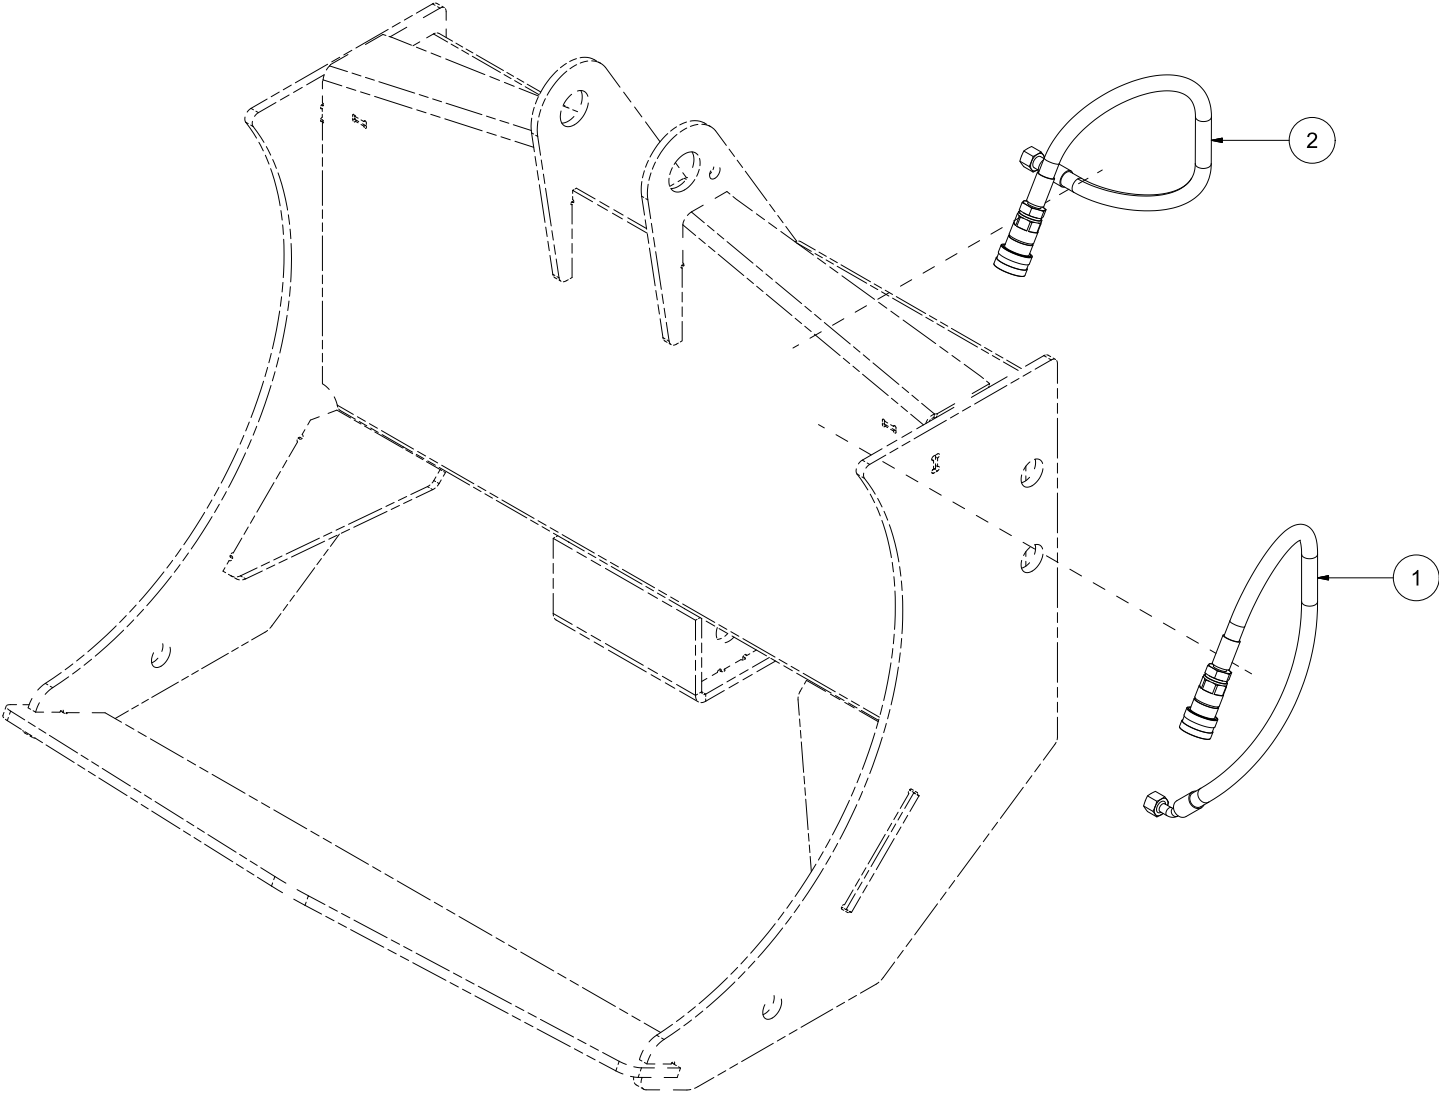

Pos	Qty	Article no	Desigantion
1	1	2958196	Hydraulic hose 3/8" L1250
2	1	2958197	Hydraulic hose 3/8" L1050