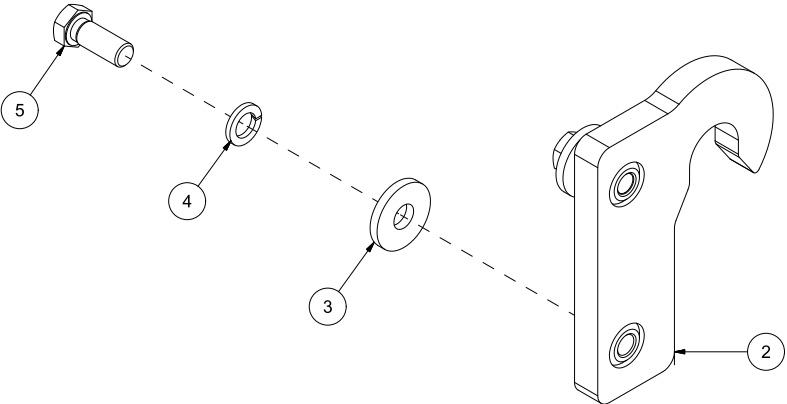

Pos	Qty	Article no	Designation
1	1	13311002	Upper part TK105
2	2	13310023	Sliding bearing Ø60/50x35
3	1	13311003	Bolt Ø50
4	1	13310035	Washer Ø70/17x6
5	1	2478407	Grease nipple Straight M8
6	1	2534078	Spring washer M16 ElZn DIN 127
7	1	2422485	Hexagon screw M16x30 ElZn 8.8 DIN 933
8	2	13311006	Sleeve Ø48/42x34

Pos	Qty	Article no	Designation
1	1	1235137	Cylinder pipe Ø80 SL250
2	1	1235152	Piston rod Ø40 SL250
3	2	2957749	Hexagon nipple GEK BSP 3/8" L12 ED
4	1	2954140	Bearing GE 40 ES
5	1	2553262	Seeger ring I 62x2,0 DIN 471
6	1	1235153	Piston Ø80
7	1	2234360	Compact seal
8	2	2478410	Grease nipple, straight 1/8"
9	1	1233197	Packing box Ø80
10	1	2232833	Stripper
11	1	2233070	O-ring 72,0-5,0
12	2	1233153	Guide band Ø40
13	1	2232137	Compact seal

Pos	Qty	Article no	Designation
1	1	13310019	Trima/SMS attachment bracket
2	1	13310020	Trima/SMS attachment bracket
3	4	13310037	Washer Ø46/17x6
4	4	2534078	Spring washer M16 ElZn DIN 127
5	4	2422489	Hexagon screw M16x40 ElZn 8.8 DIN 933