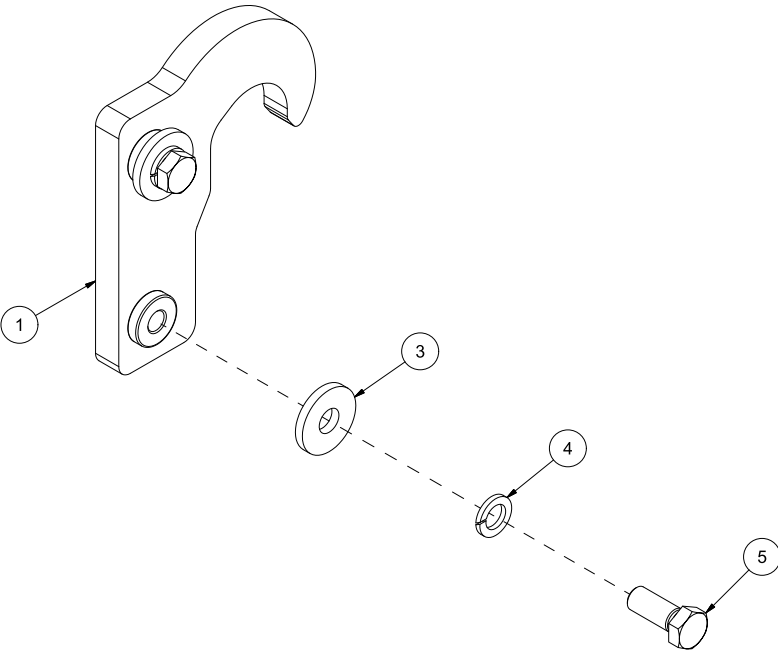

# TK105 Spare parts catalogue

Serial number: from 140001 | up to 140010

<b>CONTENT</b>	<b>1</b>
<b>33118001   LOWER PART</b>	<b>4</b>
<b>33118002   UPPER PART</b>	<b>6</b>
<b>33118003   CYLINDER</b>	<b>8</b>
<b>33118004   TRIMA/SMS ATTACHMENT BRACKETS</b>	<b>10</b>
<b>33118005   EURO ATTACHMENT BRACKETS</b>	<b>12</b>
<b>33118006   HYDRAULIC HOSES</b>	<b>14</b>

Pos	Qty	Article no	Designation
1	1	13311001	Lower part TK105
2	1	13310026	Bolt Ø50
3	1	13310035	Washer Ø70/17x6
4	1	2534078	Spring washer M16 ElZn DIN 127
5	1	2422485	Hexagon screw M16x30 ElZn 8.8 DIN 933
6	1	4251201	Hose holder
7	1	2531047	Washer M8 ElZn DIN 125
8	1	2483609	Locking nut M8 ElZn DIN 985
9	1	2422256	Hexagon screw M8x50 ElZn 8.8 DIN 931
10	1	13311004	Bolt Ø50
11	2	13311005	Sleeve Ø48/42x43
12	2	2531078	Washer M16 ElZn DIN 125
13	1	2483613	Locking nut M16 ElZn DIN 985
14	1	2422489	Hexagon screw M16x40 ElZn 8.8 DIN 933
15	1	2935170	Sticker 50x50 Serial number
16	1	2935063	Sticker 68x40 CE
17	1	2935064	Sticker 90x48 Instruction manual
18	1	2935088	Sticker 90x48 Risk of hand crushing
19	1	2935161	Sticker TK105

Pos	Qty	Article no	Designation
1	1	13311002	Upper part TK105
2	2	13310023	Sliding bearing Ø60/50x35
3	1	13311003	Bolt Ø50
4	1	13310035	Washer Ø70/17x6
5	1	2478407	Grease nipple Straight M8
6	1	2534078	Spring washer M16 ElZn DIN 127
7	1	2422485	Hexagon screw M16x30 ElZn 8.8 DIN 933
8	2	13311006	Sleeve Ø48/42x34

Pos	Qty	Article no	Designation
1	1	1235137	Cylinder pipe Ø80 SL250
2	1	1235152	Piston rod Ø40 SL250
3	2	2957749	Hexagon nipple GEK BSP 3/8" L12 ED
4	1	2954140	Bearing GE 40 ES
5	1	2553262	Seeger ring I 62x2,0 DIN 471
6	1	1235153	Piston Ø80
7	1	2234360	Compact seal
8	2	2478410	Grease nipple, straight 1/8"
9	1	1233197	Packing box Ø80
10	1	2232833	Stripper
11	1	2233070	O-ring 72,0-5,0
12	2	1233153	Guide band Ø40
13	1	2232137	Compact seal